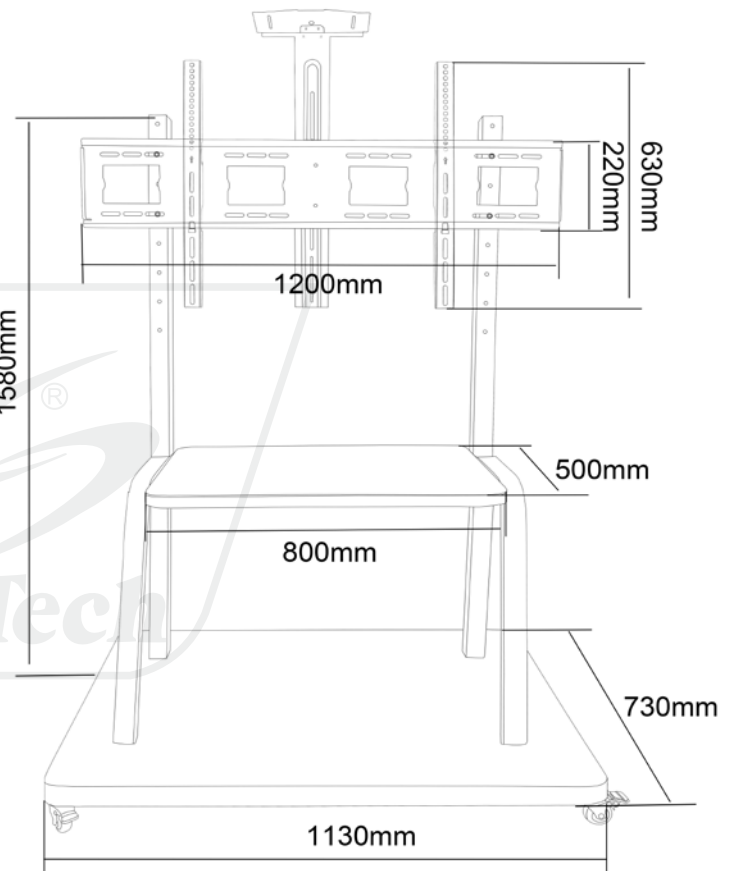

SH 2100 FS

Heavy Duty Mobile TV Cart

Fit For Most 55" - 120"

**New Design,
New Experience**

Screen Size
55" - 120"

VESA Compatible
1200x600

Weight Capacity
200 kg